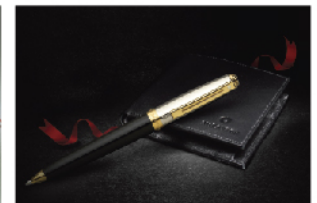

*Available till stock lasts